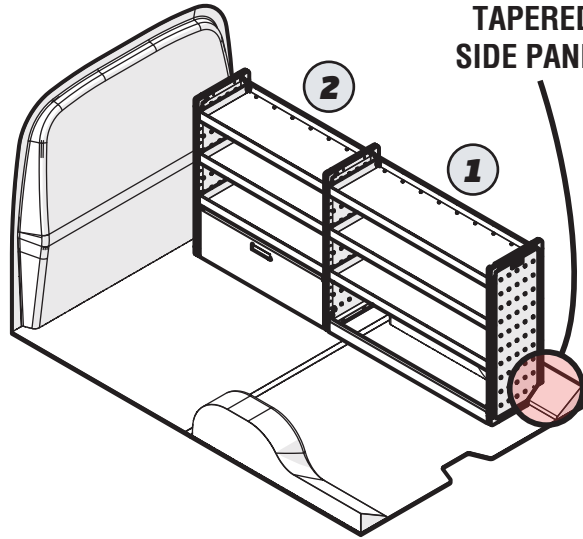

SILVER - TVR-S-019-OS

TAPERED SIDE PANEL

UNIT 4	UNIT 3	UNIT 2	UNIT 1
		933mm	1183mm