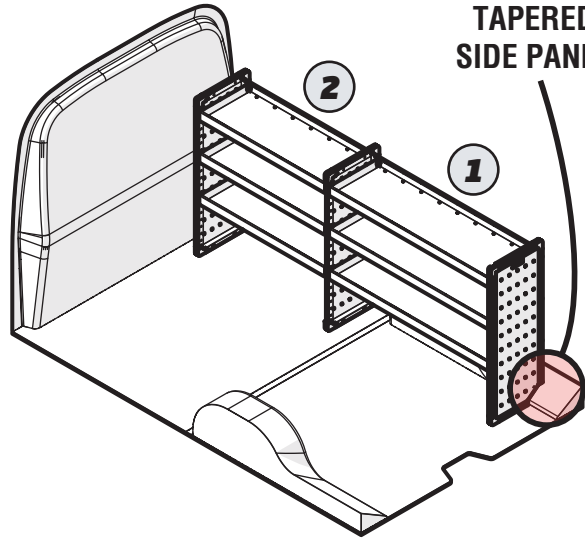

TAPERED SIDE PANEL

UNIT 4	UNIT 3	UNIT 2	UNIT 1
			1183mm

GOLD - TVR-G-019-NS

TAPERED SIDE PANEL

UNIT 4	UNIT 3	UNIT 2	UNIT 1
			1183mm

BRONZE - TVR-B-019-OS

TAPERED SIDE PANEL

UNIT 4	UNIT 3	UNIT 2	UNIT 1
		933mm	1183mm